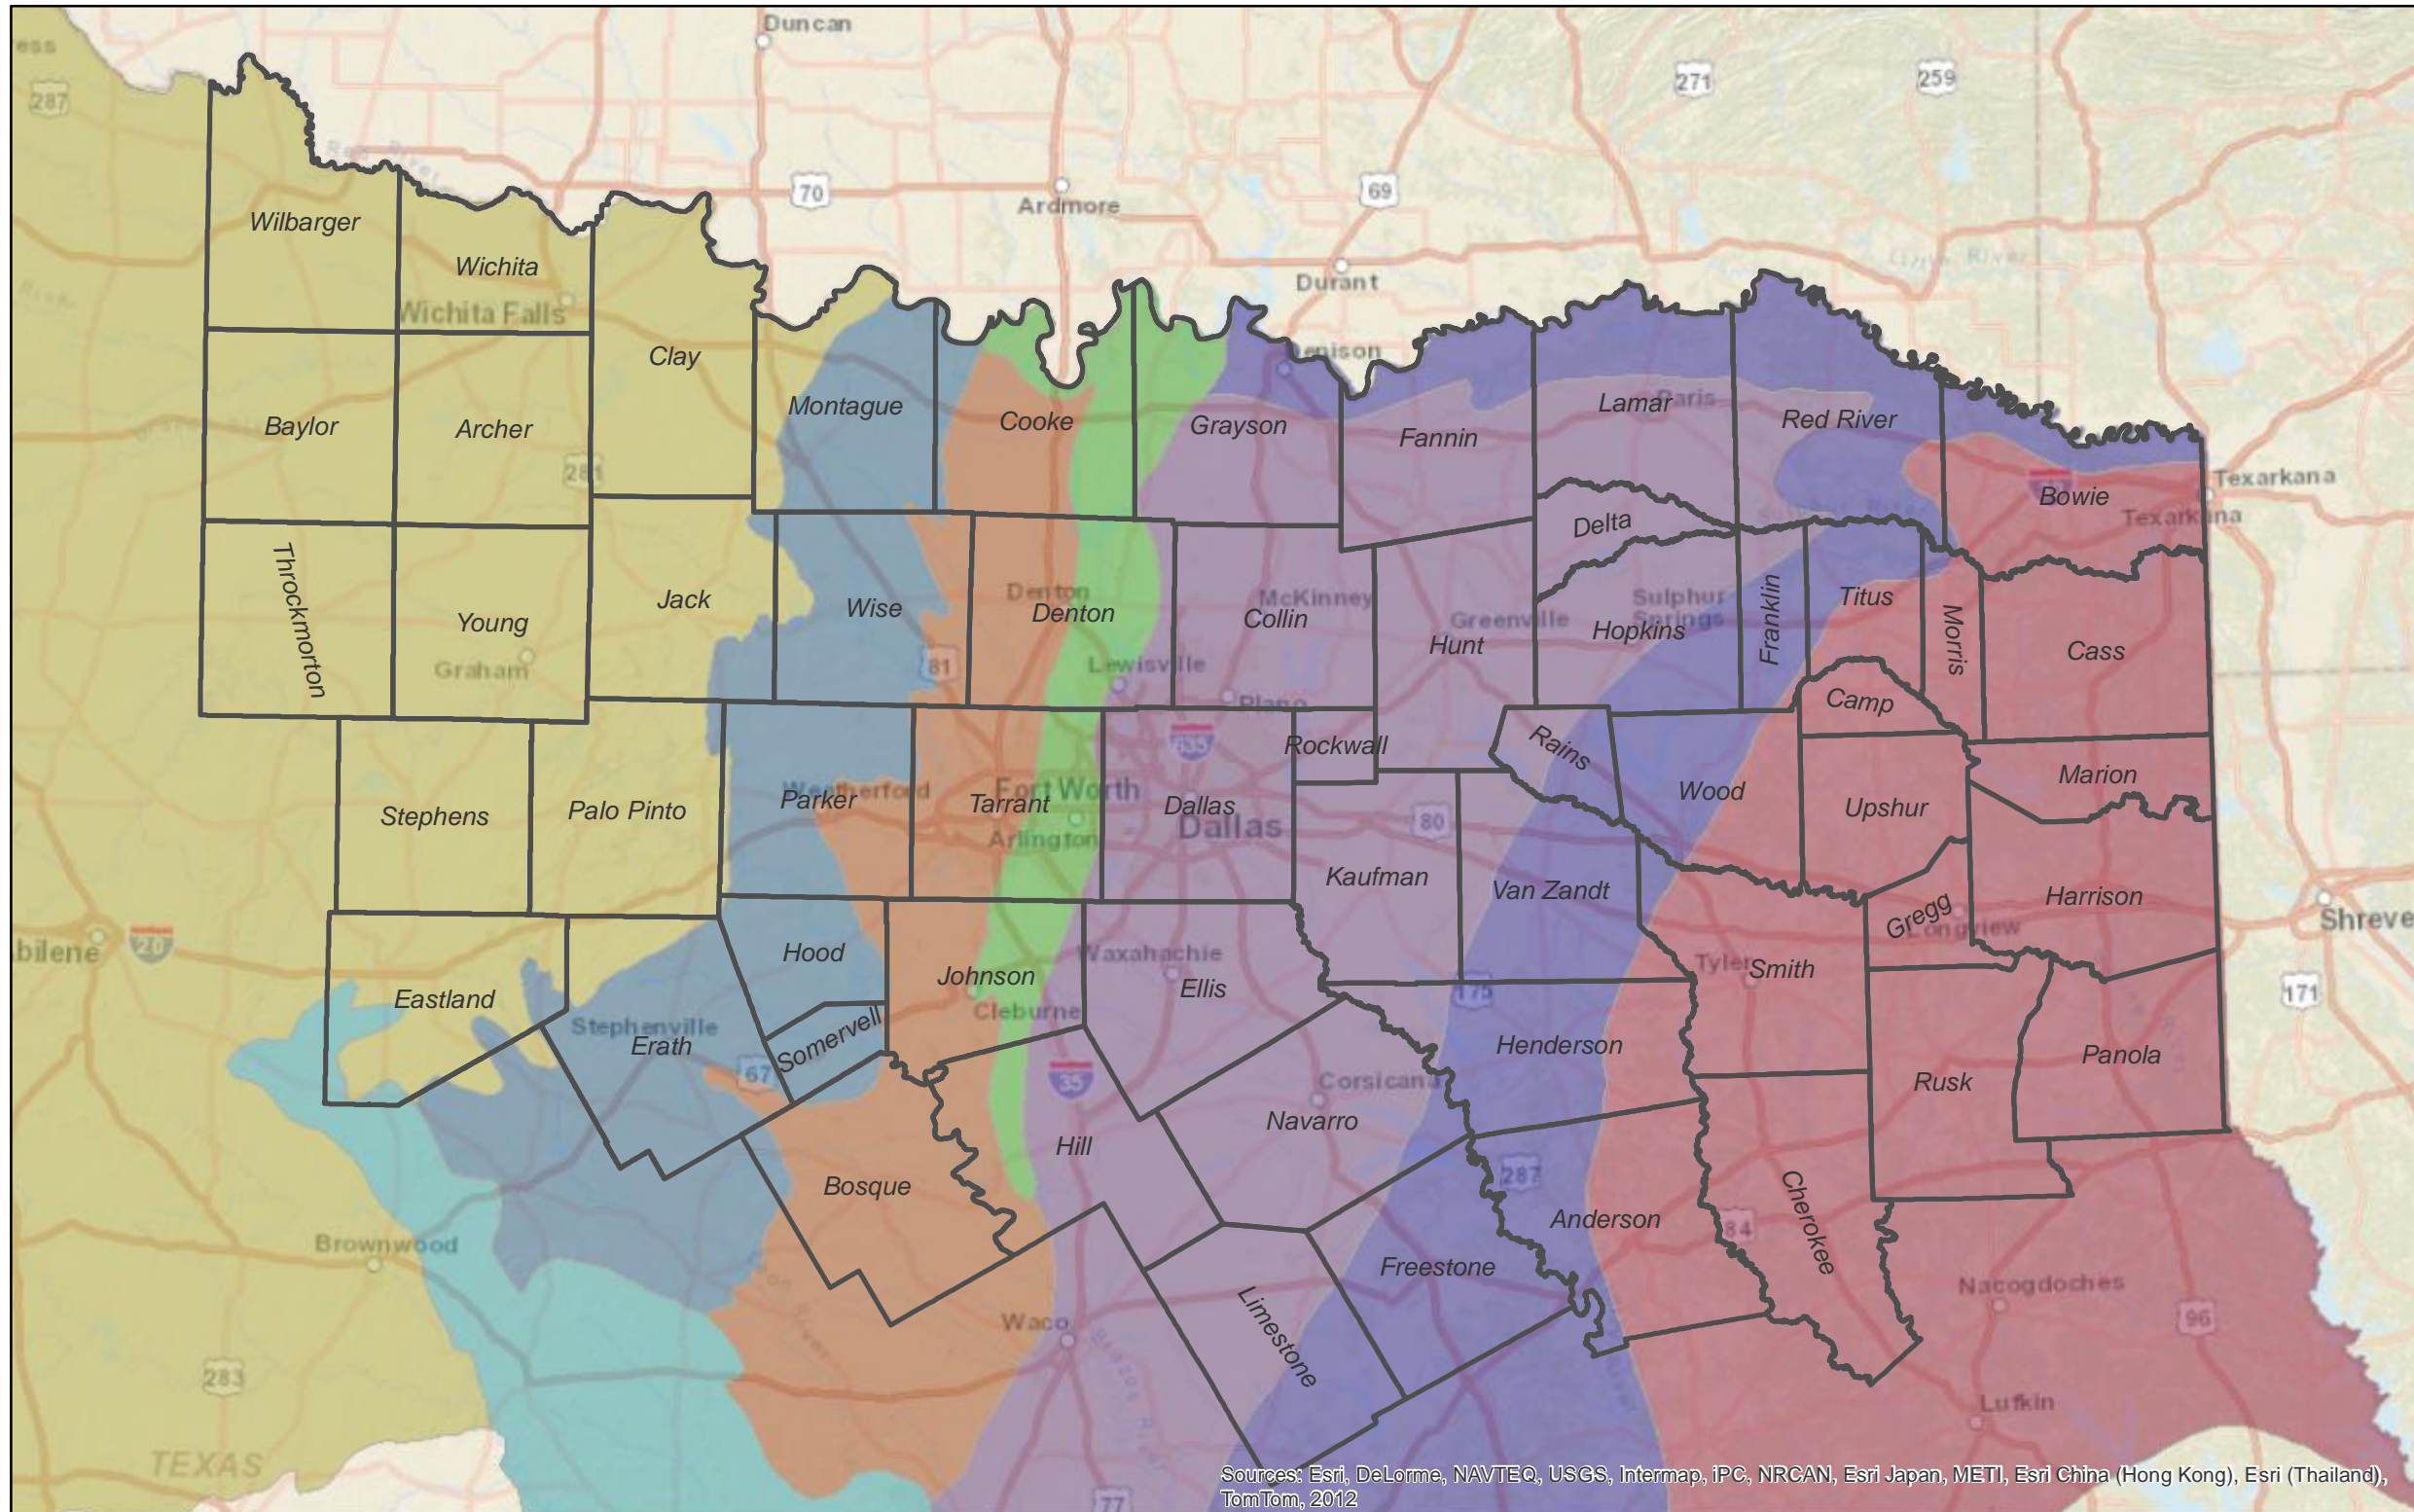

Connemara Conservancy Service Area

Ecoregions of North Texas

Service Area Counties

□

Ecoregions

Region Type

- Mesquite Plains
- Western Cross Timbers
- Grand Prairie
- Eastern Cross Timbers
- Blackland Prairie
- Oak Woodlands
- Mixed Pine-Hardwood Forest
- Lampasas Cut Plain

Sources: Esri, DeLorme, NAVTEQ, USGS, Intermap, iPC, NRCAN, Esri Japan, METI, Esri China (Hong Kong), Esri (Thailand), TomTom, 2012